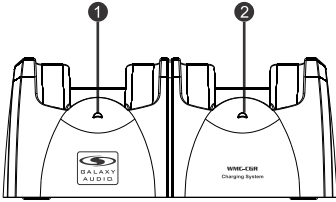

## System Components: Charger Stand/Power Adapter/User Manual

### Front Panel

- 1 Channel 1 Charge Indicator.
- 2 Channel 2 Charge Indicator.  
Solid Green indicates: Power On.  
The indicators will display as follows when units are placed in the charger:  
Red: High Current charging.  
Orange: Low current charging.  
Flashing Alternate Red and Green: Batteries installed incorrectly or damaged.  
Flashing Green: Batteries Fully Charged.
- 3 Charging Bays.
- 4 Handheld Transmitter Charging Bays.
- 5 Bodypack Transmitter Charging Bays.
- 6 DC Power Jack.

### Technical data

Power requirements.....	DC12-18V 800mA
Charging current .....	250mA
Dimensions.....	105x75x180mm
Weight.....	.470g

Specifications in this manual are subject to change without notice.

Please visit [galaxyaudio.com](http://galaxyaudio.com) for the latest updates