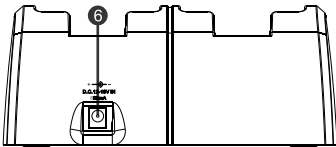

Rear Panel

Power Adapter