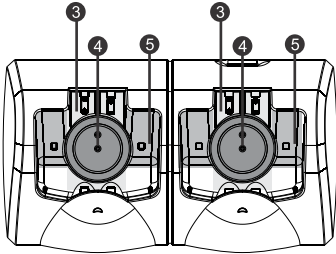

Top Panel

WARNING:

To avoid damage to Batteries and the Charger, make sure only Rechargeable Batteries are installed in the transmitters before charging.