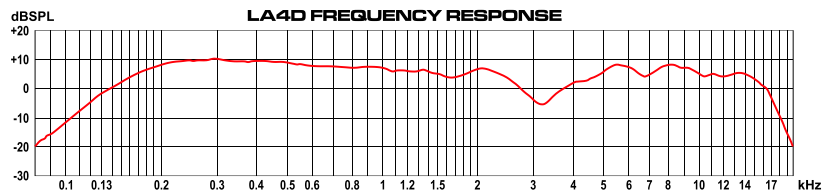

LA4DPM permanent mount with mounting points available in white as shown to right, or in black.

Optional HYBLA4 Yoke Bracket shown

MAKERS OF THE ORIGINAL
HOT SPOT PERSONAL MONITOR

LINE ARRAY SERIES

LA4D

Specifications

Frequency Response: (± 3 dB) 150 Hz - 17 kHz
Output/Peak: 100 Watts
Sensitivity: 98dB, 1 W @1 m
Speaker Compliment: Four 4.5" Full Range Drivers
Nominal Coverage Pattern: 120° H x 60° V
Input Connections: One Balanced XLR with +48 VDC, One 1/4" Balanced/Unbalanced, One 1/8" Summing
Output Connections: N/A
Controls: Level, High Frequency, Low Frequency, 20dB Pad, Phantom Power
Indicators: Input, Compression
Protection: Compressor/Limiter
Power Supply: 100/240 VAC 50/60 Hz, 1A
Enclosure Material: 15 mm Plywood, Steel Grille
Mounting/Rigging: 1-3/8" Pole Socket (LA4D Only) Fourteen 1/4-20 T-nut Mounting Points (LA4DPM Only)
Handle: Integrated
Color: Black, White (LA4DPM only)
Accessories: N/A
Dimensions: 21.5" x 7" x 7.5" (HxWxD)
(546 x 178 x 191 mm)
Weight: 14.35lbs (6.5kgs)