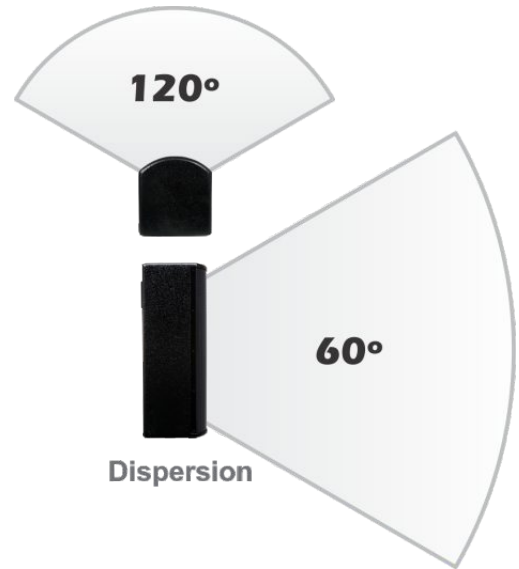

LA4DPM permanent mount with mounting points available in white as shown to right, or in black.

Optional HYBLA4 Yoke Bracket shown

MAKERS OF THE ORIGINAL
HOT SPOT PERSONAL MONITOR

LINE ARRAY SERIES

LA4D

Specifications

Frequency Response: (± 3 dB) 150 Hz - 17 kHz
Output/Peak: 100 Watts
Sensitivity: 98dB, 1 W @1 m
Speaker Compliment: Four 4.5" Full Range Drivers
Nominal Coverage Pattern: 120° H x 60° V
Input Connections: One Balanced XLR with +48 VDC, One 1/4" Balanced/Unbalanced, One 1/8" Summing
Output Connections: N/A
Controls: Level, High Frequency, Low Frequency, 20dB Pad, Phantom Power
Indicators: Input, Compression
Protection: Compressor/Limiter
Power Supply: 100/240 VAC 50/60 Hz, 1A
Enclosure Material: 15 mm Plywood, Steel Grille
Mounting/Rigging: 1-3/8" Pole Socket (LA4D Only) Fourteen 1/4-20 T-nut Mounting Points (LA4DPM Only)
Handle: Integrated
Color: Black, White (LA4DPM only)
Accessories: N/A
Dimensions: 21.5" x 7" x 7.5" (HxWxD)
(546 x 178 x 191 mm)
Weight: 14.35lbs (6.5kgs)