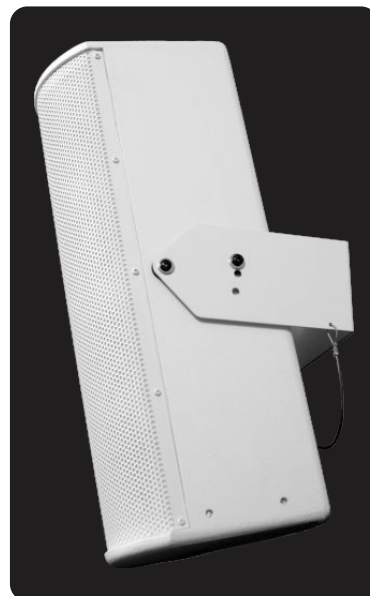

LINE ARRAY SERIES

LA4D

The new LA4D Series Powered Line Array speakers are the latest in the line of CORE speakers from Galaxy Audio. With an integrated 100 watt amplifier, the Galaxy Audio LA4D Line Array is designed to take advantage of the unique sound dispersion characteristics of multiple stacked drivers. The LA4D has four 4.5" speakers that delivers great vocal clarity. The vertical line array design allows for maximum coverage from a slim, unobtrusive speaker cabinet. The LA4D has a built-in 1-3/8" pole mount socket and a built-in handle for portable use, while the LA4DPM is designed for permanent installation with 14 built-in T-nut mounting points for mounting to walls and ceilings or fly mounting. Self contained and with a small footprint, the LA4D and LA4DPM are the perfect solution for hassle free PA installations, even in acoustically challenging rooms.

The LA4D and LA4DPM has both an XLR input with +48 volt phantom power, a balanced 1/4" input, and a 1/8" TRS summing input for MP3 players etc. With two band EQ control and built-in Compressor/Limiter, the LA4D is perfect for live stage or more permanent installation.

- Internal 100 Watt Amp
- +48V Phantom Power
- XLR, 1/4" and 1/8" Summing Input
- Built-In Compressor
- 2 Band EQ
- Stand or Wall Mountable
- Universal Power Supply
- Vocal Clarity
- Light Weight
- 118 dB Output

LA4DPM permanent mount with mounting points available in white as shown to right, or in black.

Optional HYBLA4 Yoke Bracket shown

MAKERS OF THE ORIGINAL
HOT SPOT PERSONAL MONITOR

LINE ARRAY SERIES

LA4D

Specifications