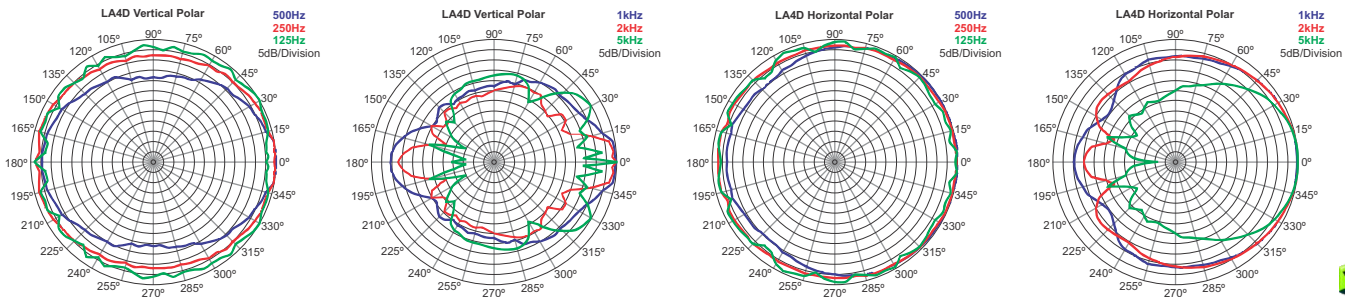

LA4DPM permanent mount with mounting points available in white as shown to right, or in black.

Optional HYBLA4 Yoke Bracket shown

MAKERS OF THE ORIGINAL
HOT SPOT PERSONAL MONITOR

LINE ARRAY SERIES

LA4D

Specifications

Frequency Response: (± 3 dB) 150 Hz - 17 kHz
Output/Peak: 100 Watts
Sensitivity: 98dB, 1 W @1 m
Speaker Compliment: Four 4.5" Full Range Drivers
Nominal Coverage Pattern: 120° H x 60° V
Input Connections: One Balanced XLR with +48 VDC, One 1/4" Balanced/Unbalanced, One 1/8" Summing
Output Connections: N/A
Controls: Level, High Frequency, Low Frequency, 20dB Pad, Phantom Power
Indicators: Input, Compression
Protection: Compressor/Limiter
Power Supply: 100/240 VAC 50/60 Hz, 1A
Enclosure Material: 15 mm Plywood, Steel Grille
Mounting/Rigging: 1-3/8" Pole Socket (LA4D Only) Fourteen 1/4-20 T-nut Mounting Points (LA4DPM Only)
Handle: Integrated
Color: Black, White (LA4DPM only)
Accessories: N/A
Dimensions: 21.5" x 7" x 7.5" (HxWxD)
(546 x 178 x 191 mm)
Weight: 14.35lbs (6.5kgs)