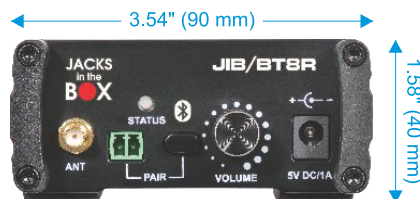

JACKS in the BOX

JIB/BT8R

Specifications:

JIB/BT8R

Bluetooth® Version: V4.0

Frequency Range: 2.4GHz - 2.48GHz

Output Connector: Left/Right Balanced XLR/M,
Left/Right Balanced 1/4" Line

Controls: Volume, Wireless Bluetooth® Pair,
Remote Pairing Euro-block Connector

Indicators: Status LED

Sensitivity: -80dBm < +/-0.1% BER

Signal to Noise: >75dB

Total Harmonic Distortion: <0.1%

Operating Range: Under Typical Conditions 32.8' (10 m)

Note: actual range depends on RF signal absorption,
reflection, and interference.

Operating Temperature: Range -40° F to 176° F (-40 C° to +80 C°)

Mountable: Yes, 5/8" or 3/8" with included adapter

Antenna: 2.4 GHz Removable

Dimensions: 1.58" x 3.54" x 5.8"

(40 x 90 x 147 mm)(HxWxD)

Weight: 12.17 oz (345 g)

Power Requirements: 5V DC/1A Power Supply (included)

JIB/BT8R Receiver

FRONT VIEW

MAKERS OF THE ORIGINAL
HOT SPOT PERSONAL MONITOR

Specifications subject to change without notice.

601 E. Pawnee Wichita, KS 67211 316. 263.2852 FAX 316.263.0642 www.galaxyaudio.com

Distributed in Canada by Audio Distributors International (ADI) 1275 Newton, unit 6 Boucherville, QC J4B 5H2 Canada
450.449.8177 FAX 450.449.8180

V20190222