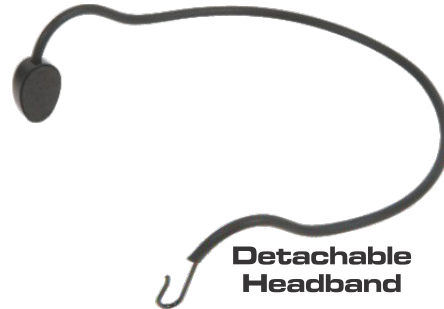

**Detachable  
Headband**

**Included Accessories**

Detachable Headband

Cell Phone Adapter Cables (Red For Android / Black For Apple)

1/8 inch to 1/4 inch Adapter

USB Charging Cable

19.7 inch Female to Male Extension Cable