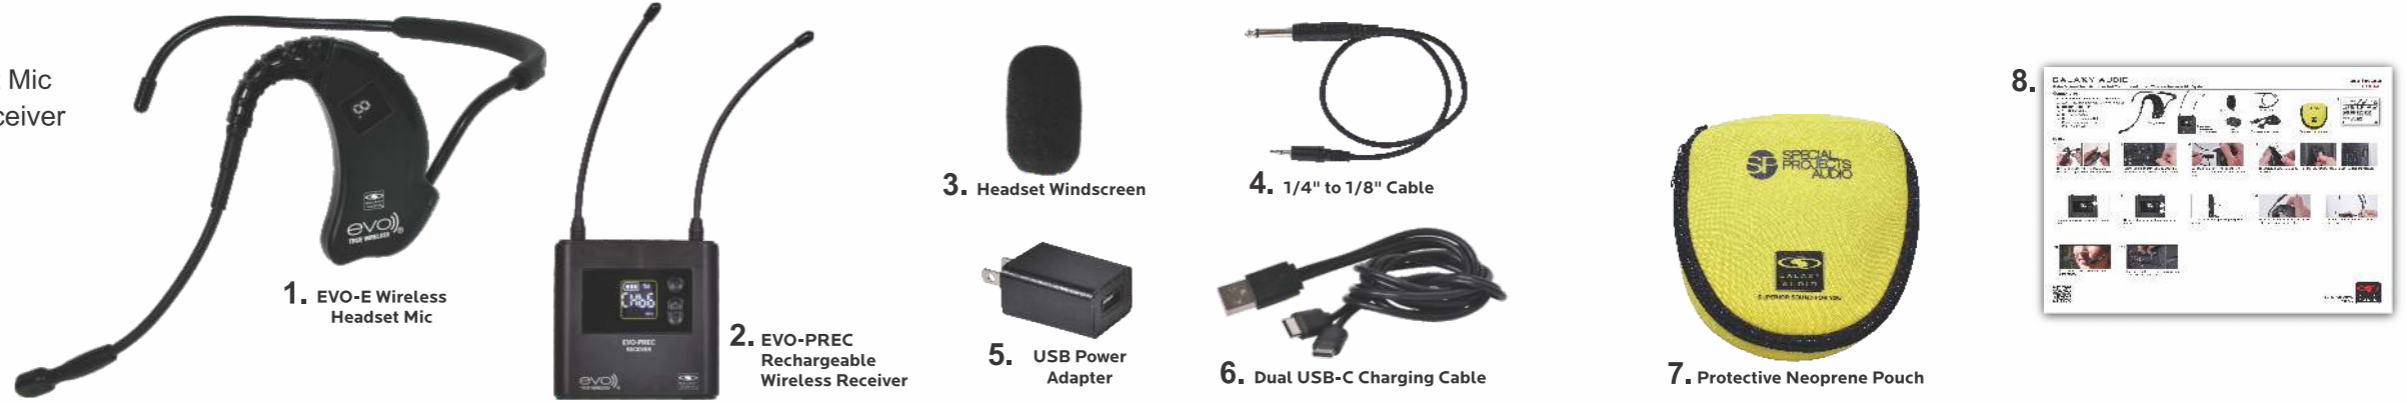

Components

1. EVO-E Rechargeable Wireless Headset Mic
2. EVO-PREC Rechargeable Wireless Receiver
3. Headset Windscreen
4. 1/4" to 1/8" Cable
5. USB Power Adapter
6. Dual USB-C Charging Cable
7. Protective Neoprene Pouch
8. Quick Start Guide

Setup

1 Use the dual USB cable and USB power supply to charge the headset and receiver.

2 Using the 1/8" to 1/4" cable, connect the receiver to an input on your sound system/mixer.

3 Use the output, either mic or line level, that is appropriate for your sound system input.

4 The included adhesive backed hook and loop fastener can be used to attach the receiver as needed.

5 Turn on the receiver by pressing the power button.

6 Select a channel using the up and down buttons.

7 Turn on the headset by pressing the power button.

8 Select the channel matching the receiver using the channel select button.

9 Put on the headset, the strap can be used to adjust the fit.

10 Position the microphone at the corner of the mouth.