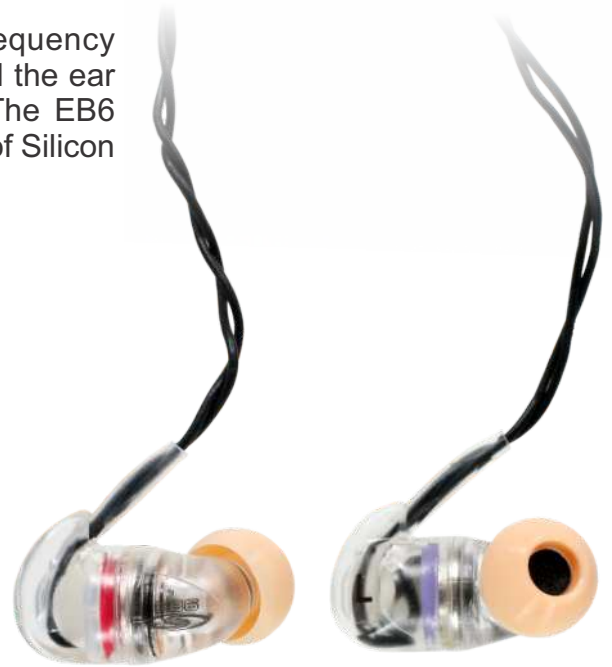

Singal Driver Full Performance Monitoring Earphone

EB6

The EB6 features a single driver delivering full frequency performance. The EB6 has a chord over 4 feet long and the ear buds weigh 6g (less than 0.25 oz; excluding cable). The EB6 includes a durable plastic carrying case with three pairs of Silicon Sleeves (small, medium and large).

- **Wideband Dyna Driver earphones reproduce the full frequency range with natural mids, full highs, and rich bass.**
- **They allow musicians to monitor their mix with full detail.**
- **Three different sized pairs of silicon sleeves are provided for best fit and sound isolation. (Small, Medium, and Large)**
- **Ergonomic mechanical structure ensures long time, low fatigue use.**

Specifications

Freq. Response: 20 Hz - 20 kHz

Driver: Single balanced armature

Impedance: 16Ω

Sensitivity: (@ 1 kHz) 114 dB/mW

Distortion: Less than 0.3%

Connector: Gold plated 1/8" (3.5mm) phone, stereo

Three Pairs of Silicon Sleeves

(Small, Medium, and Large)

Hard Case & Pouch

Cord length: 59" (140cm) with 3.5mm stereo plug

Net weight: 0.21 oz (6g) (excluding cable)

**Hi-Definition
Dyna Driver
Earphones**

**Accurate Audio
Reproduction**