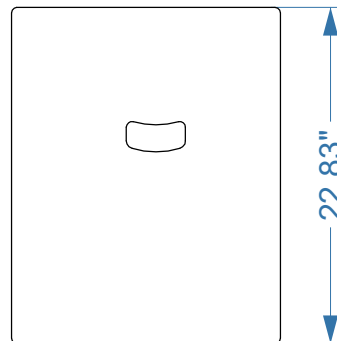

Pole Mount: 1.4" pole mount cup

Cabinet Material: 18mm MDF

Grill: 16 gauge Steel Grill

Cabinet Color: Black

Dimensions: 20.65" W x 23.5" H x 20.5" D
(52.45cm x 59.7cm x 52.07cm)

Weight: 72.75 lbs. (33 kg)

FRONT

BACK

20.65"

SIDE

20.5"

22.83"

TOP

BOTTOM

Specifications subject to change without notice.