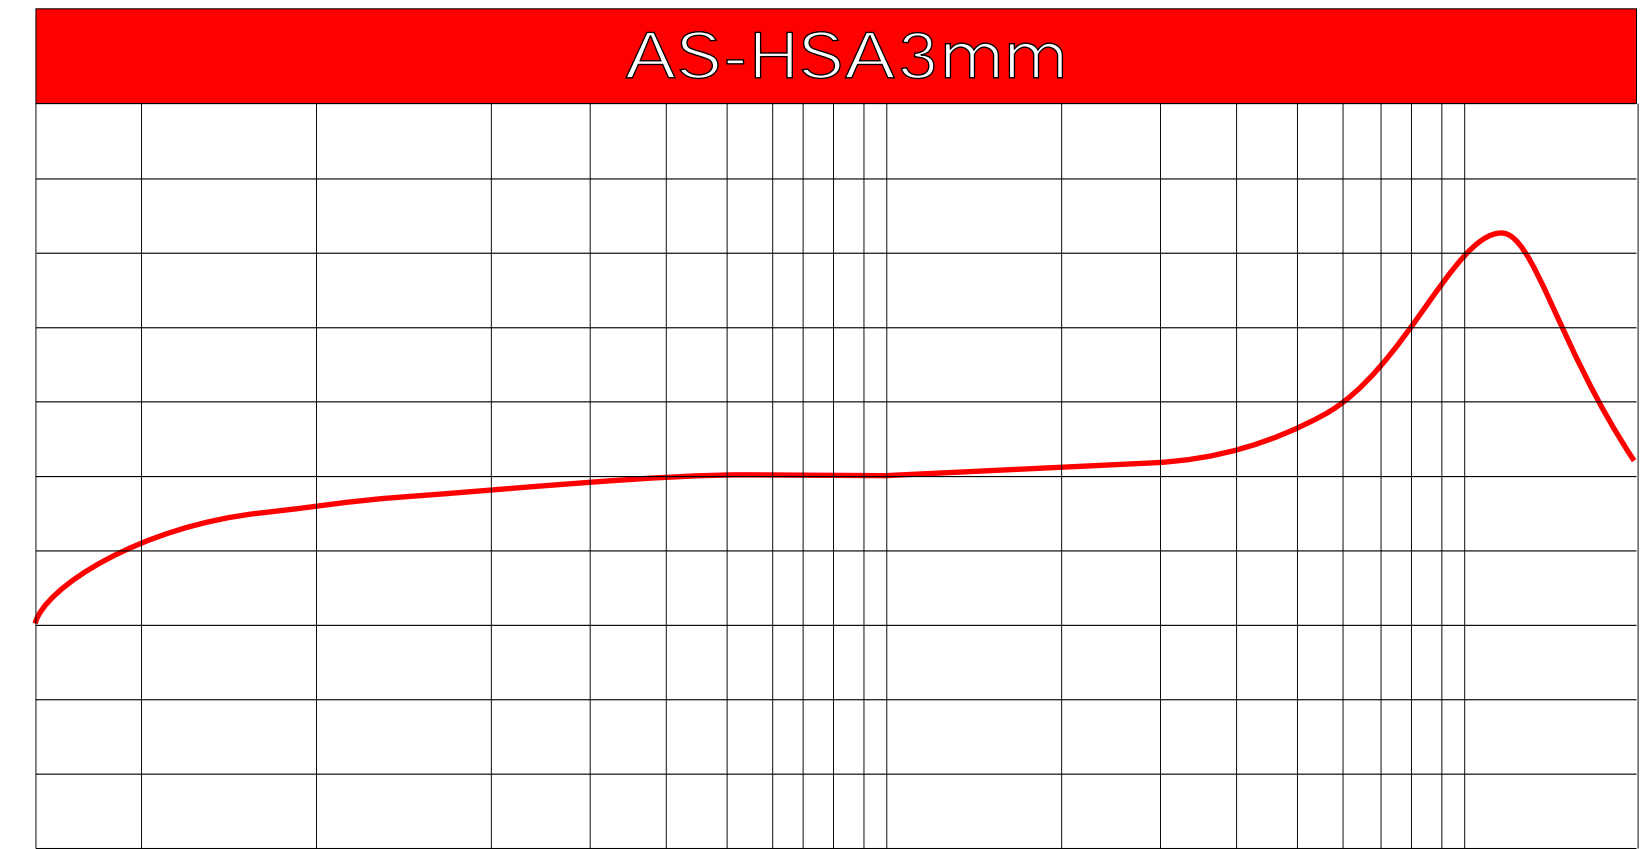

AS-HSA3.5mm

RELATIVE RESPONSE IN dB

12
9
6
3
0
-3
-6
-9
-12

20 50 100 500 1K 10K

FREQUENCY IN HERTZ

AS-HSA3mm

RELATIVE RESPONSE IN dB

12
9
6
3
0
-3
-6
-9
-12

20 50 100 500 1K 10K

FREQUENCY IN HERTZ