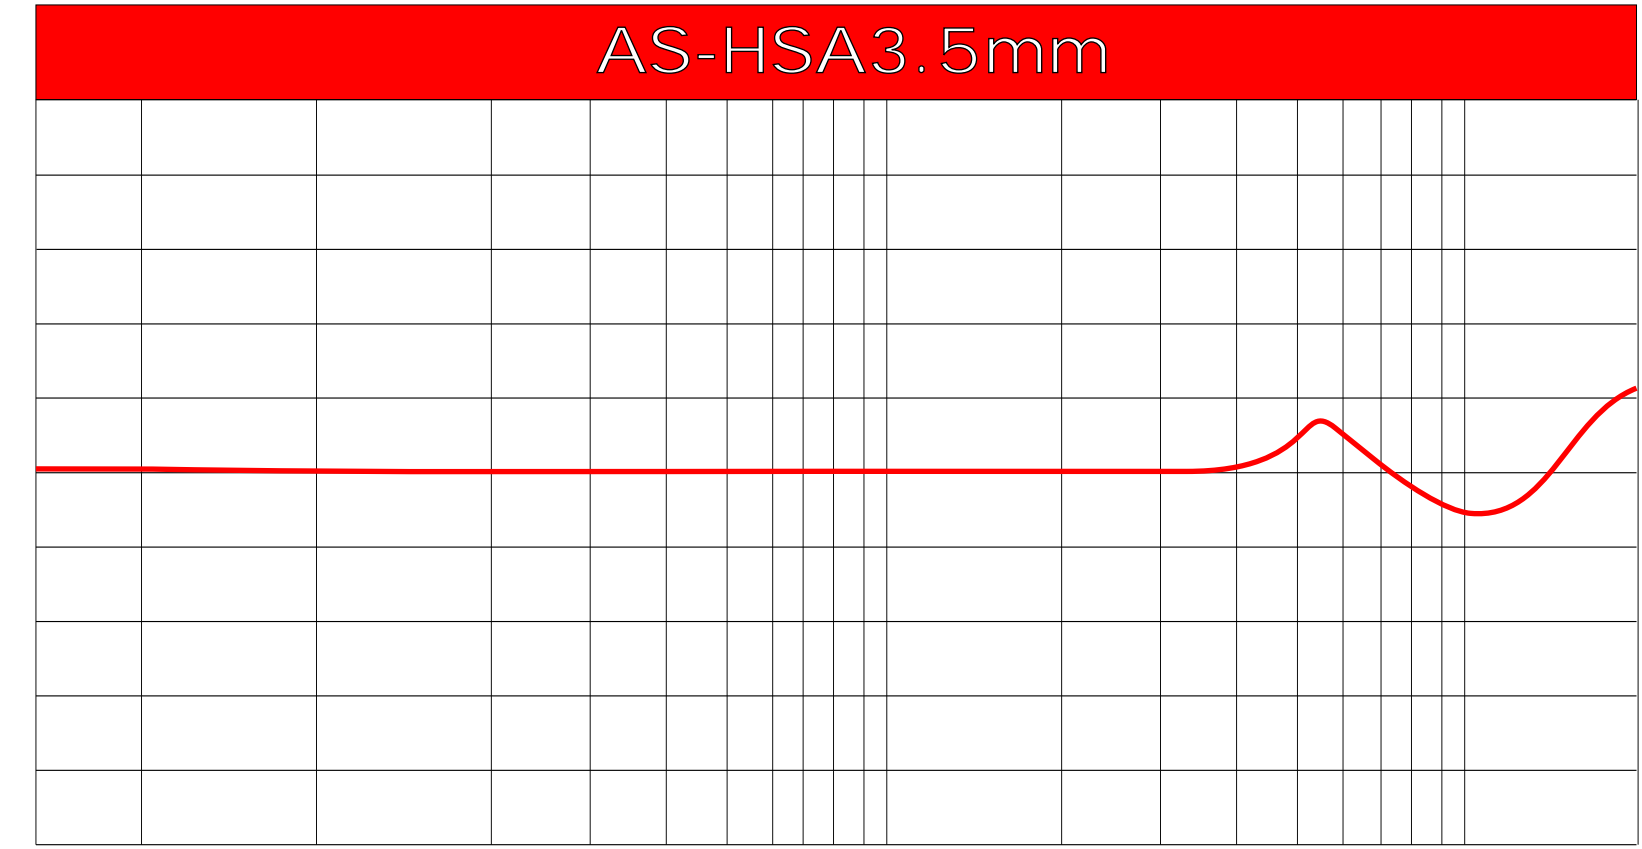

AS-HSA3.5mm

RELATIVE RESPONSE IN dB

12
9
6
3
0
-3
-6
-9
-12

20 50 100 500 1K 10K

FREQUENCY IN HERTZ

AS-HSA3mm

RELATIVE RESPONSE IN dB

12
9
6
3
0
-3
-6
-9
-12